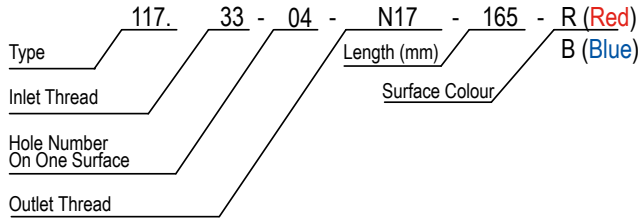

rtc 117 BRASS COLLECTORS

rtc 117 BSP THREAD (Standart Brass Collectors)

rtc 117 NPT THREAD (Brass Collectors)

Thread Size Explanations

- BSP=G
- NPT=N
- (1/4" = 13)
- (3/8" = 17)
- (1/2" = 21)
- (3/4" = 26)
- (1" = 33)
- (1-1/4" = 42)
- (1-1/2" = 48)
- (2" = 60)