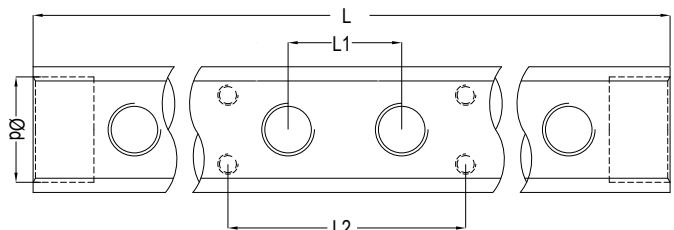

Collector Carrier

Order No:

117 CC 70 - (For 117.26 & 117.33)

117 CC 90 - (For 117.42)

Ød	Order No / Bestellnr.	Ød1	L	L1	L2				
3/4	117.26-04-13-150	1/4	150	30					
	117.26-05-13-180								
	117.26-06-13-210								
	117.26-07-13-240								
	117.26-08-13-270								
	117.26-09-13-300								
	117.26-10-13-330								
	117.26-11-13-360								
	117.26-12-13-390								
	3/4		117.26-04-17-165			3/8	165	30	
			117.26-05-17-200						
			117.26-06-17-235						
			117.26-07-17-270						
			117.26-08-17-305						
117.26-09-17-340									
117.26-10-17-375									
117.26-11-17-410									
117.26-12-17-445									
1		117.33-04-13-165	1/4	165	70				
		117.33-05-13-200							
		117.33-06-13-235							
		117.33-07-13-270							
		117.33-08-13-305							
	117.33-09-13-340								
	117.33-10-13-375								
	117.33-11-13-410								
	117.33-12-13-445								
	1	117.33-04-17-165		3/8		165		35	
		117.33-05-17-200							
		117.33-06-17-235							
		117.33-07-17-270							
		117.33-08-17-305							
117.33-09-17-340									
117.33-10-17-375									
117.33-11-17-410									
117.33-12-17-445									
1		117.33-04-21-210	1/2		210	40			
		117.33-05-21-260							
		117.33-06-21-310							
		117.33-07-21-360							
		117.33-08-21-410							
	117.33-09-21-460								
	117.33-10-21-510								
	117.33-11-21-560								
	117.33-12-21-610								
	117.33-16-21-810								
	117.33-20-21-1010								
	1-1/4	117.42-04-17-196		3/8	196			40	
		117.42-05-17-236							
		117.42-06-17-276							
117.42-08-17-356									
117.42-10-17-436									
117.42-12-17-516									
117.42-16-17-676									
1-1/4		117.42-04-21-226	1/2		226	50	150		
		117.42-05-21-276							
		117.42-06-21-326							
		117.42-07-21-376							
		117.42-08-21-426							
		117.42-10-21-526							
		117.42-12-21-626