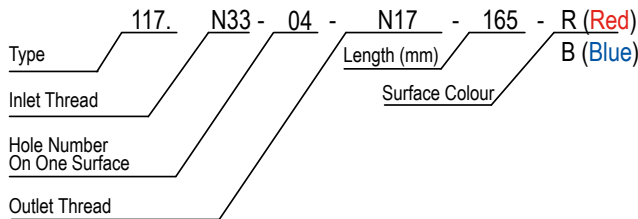

rtc 117 BRASS COLLECTORS

rtc 117 BSP THREAD (Standart Brass Collectors)

rtc 117 NPT THREAD (Brass Collectors)

Thread Size Explanations

- BSP=G
- NPT=N
- (1/4" = 13)
- (3/8" = 17)
- (1/2" = 21)
- (3/4" = 26)
- (1" = 33)
- (1-1/4" = 42)
- (1-1/2" = 48)
- (2" = 60)